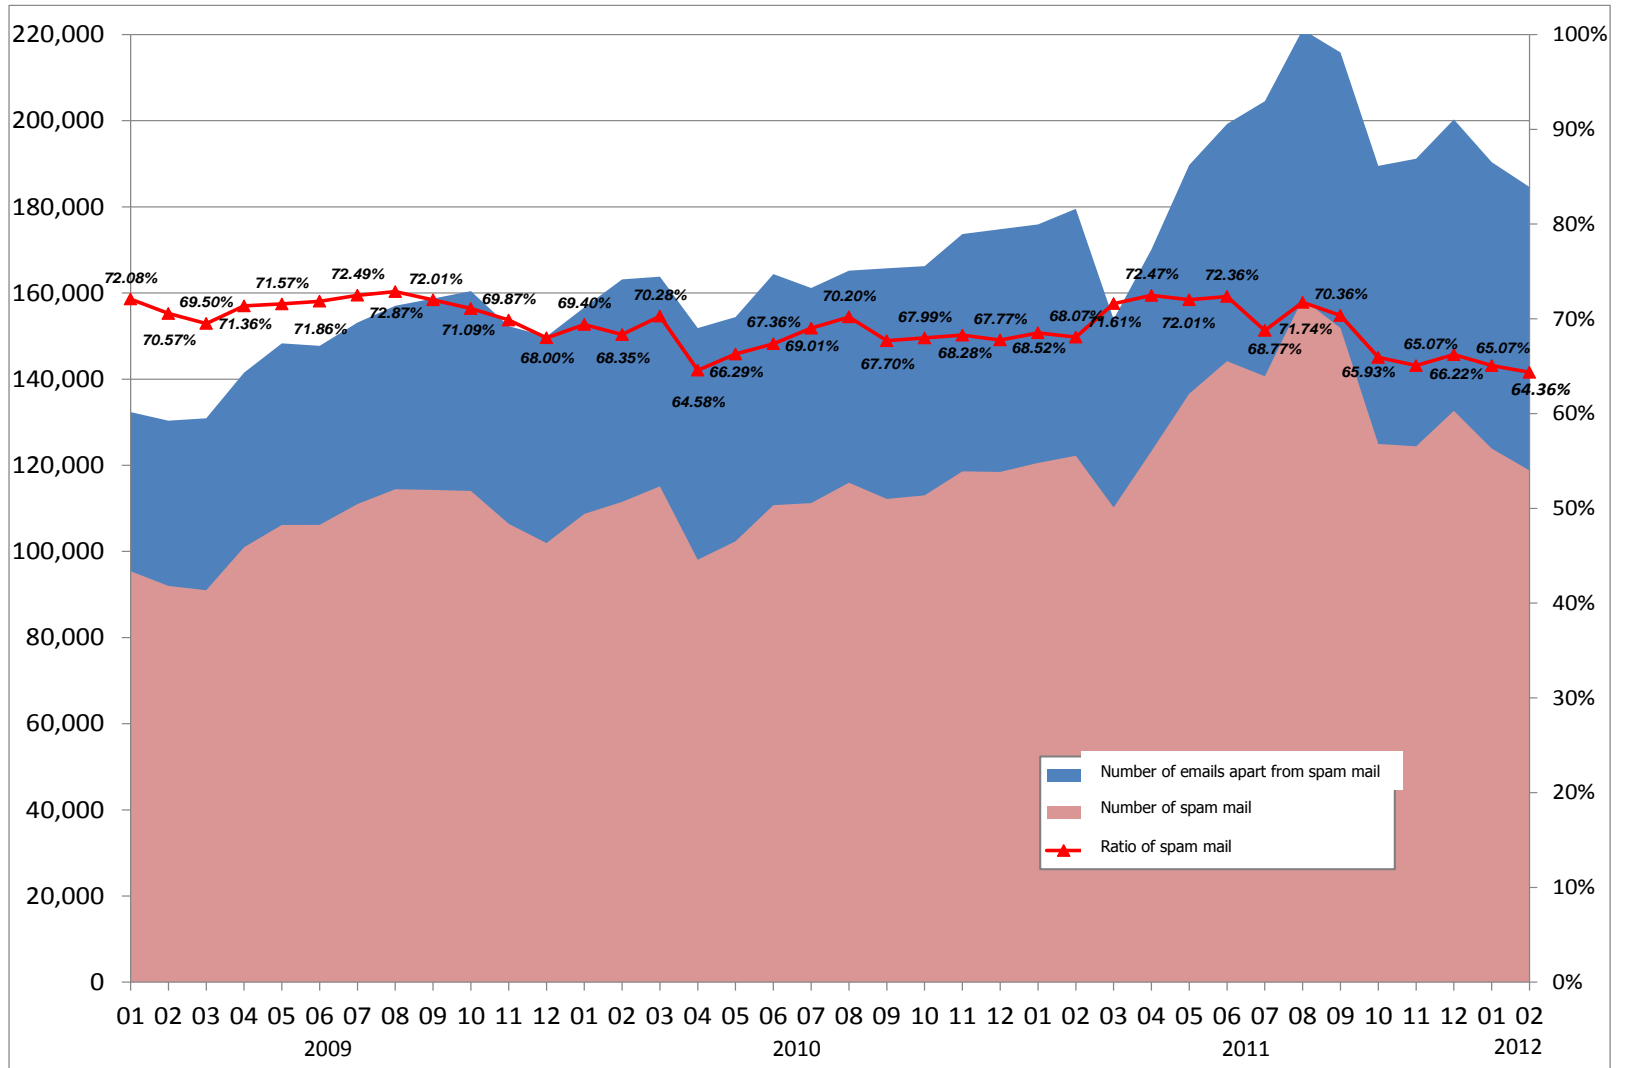

Spam volume trends in Japan

(Ten thousand/day)

Source: Ministry of Internal Affairs and Communications